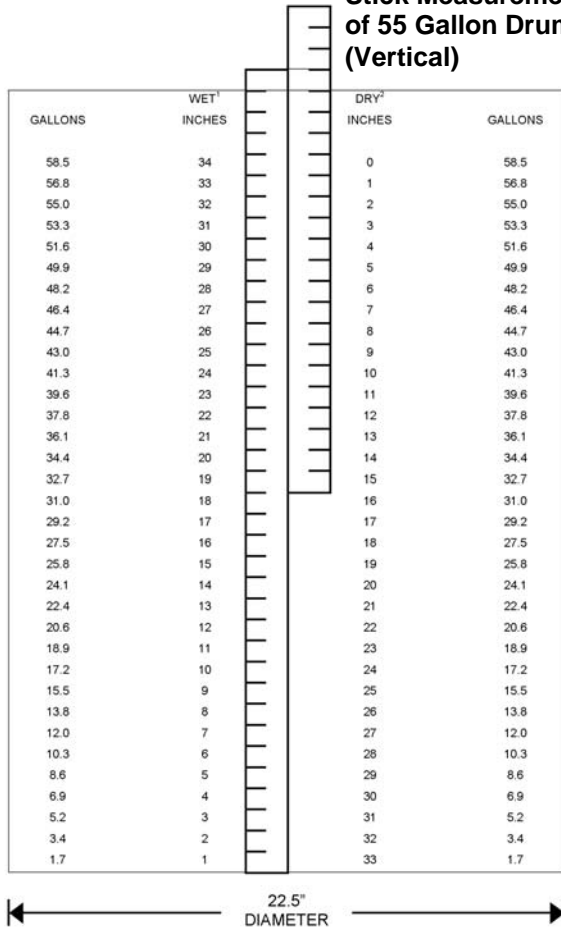

DRUM MEASUREMENT METHODS

Stick Measurement of 55 Gallon Drum (Vertical)

Stick Measurement of 30 Gallon Pony Drum

Stick Measurement of 55 Gallon Drum (Horizontal)

1 WET: measurement from drum bottom to top of material

2 DRY: measurement from top of materials to drum top