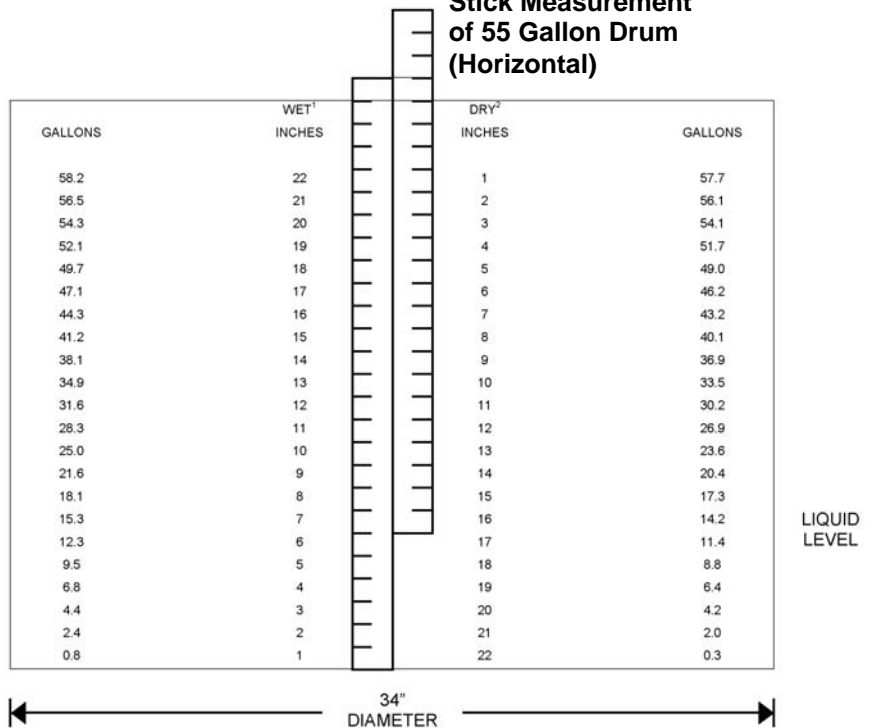

DRUM MEASUREMENT METHODS

Stick Measurement of 55 Gallon Drum (Vertical)

Stick Measurement of 30 Gallon Pony Drum

Stick Measurement of 55 Gallon Drum (Horizontal)

1 WET: measurement from drum bottom to top of material

2 DRY: measurement from top of materials to drum top