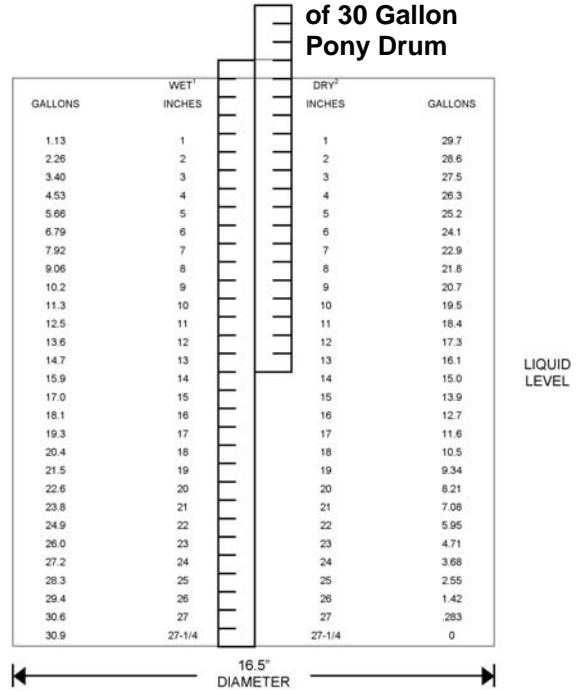

DRUM MEASUREMENT METHODS

Stick Measurement of 55 Gallon Drum (Vertical)

Stick Measurement of 30 Gallon Pony Drum

Stick Measurement of 55 Gallon Drum (Horizontal)

1 WET: measurement from drum bottom to top of material

2 DRY: measurement from top of materials to drum top